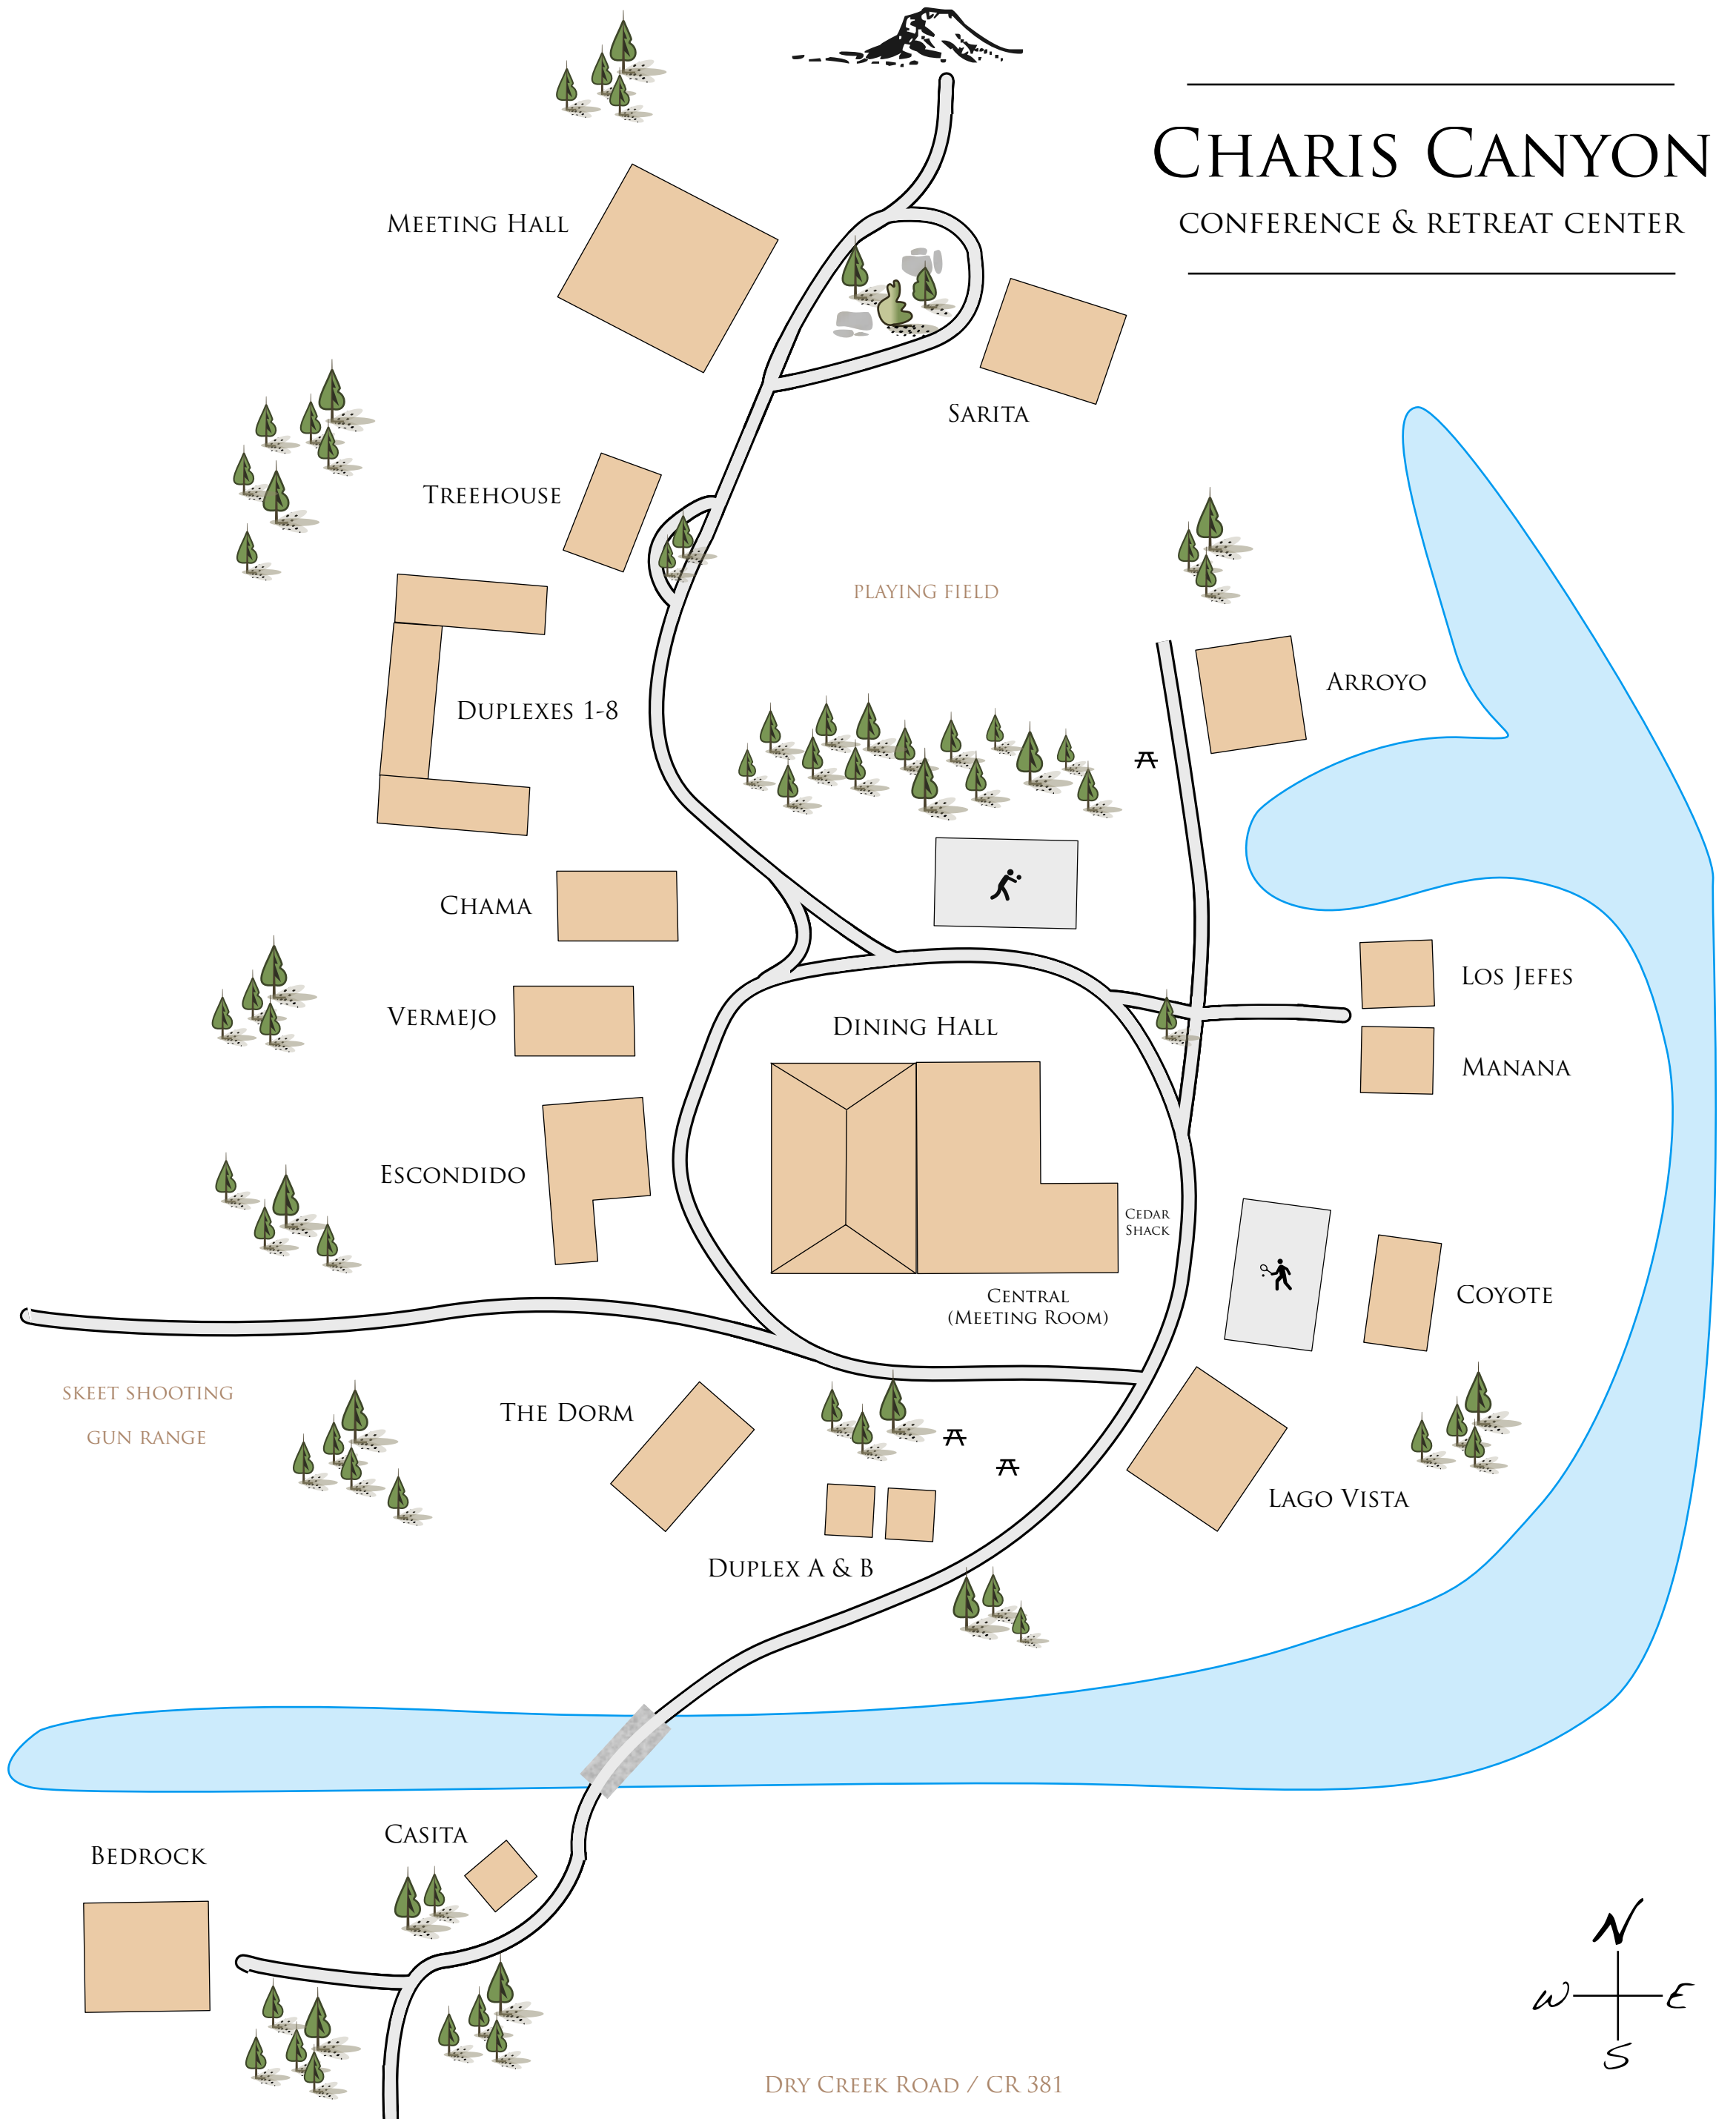

TO HIKING / TRAILS

CHARIS CANYON

CONFERENCE & RETREAT CENTER

DRY CREEK ROAD / CR 381